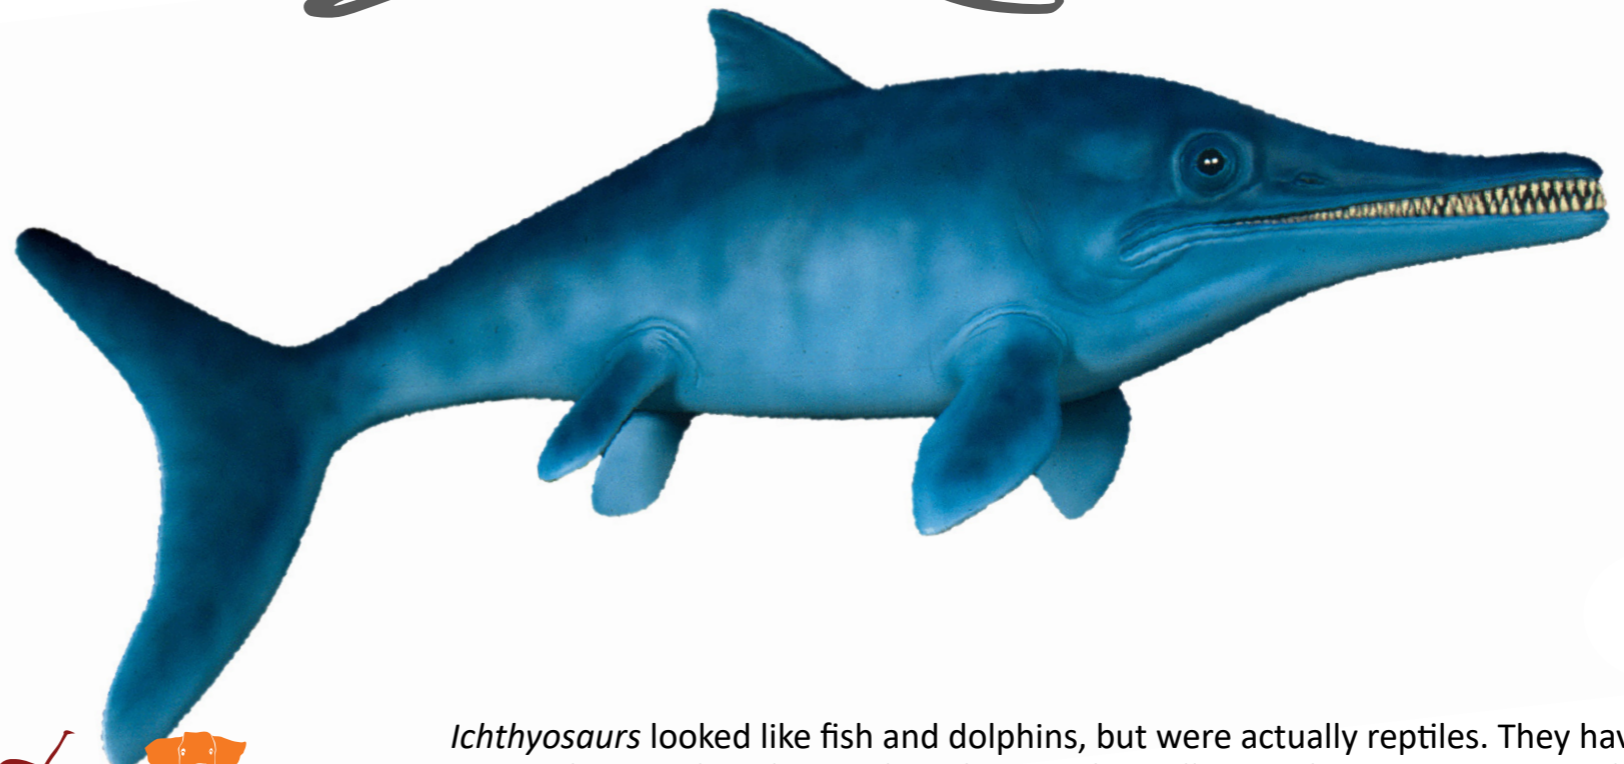

Draw-a-saurus Ichthyosaur

Sedgwick Museum
of Earth Sciences

Lightly sketch step 1, then add the pink lines from step 2 on top of step 1. Keep adding the pink lines from each step until you reach step 5. Draw firmly over your final lines then colour your reptile.

Fact file:
Name: Ichthyosaurus
Pronounced: IK-theo-sore-us
Meaning of name: Fish lizard
Length: 1 - 6 metres
Diet: Carnivorous
When it lived: Triassic - Cretaceous
(250-90 million years ago)

Ichthyosaurs looked like fish and dolphins, but were actually reptiles. They have a long snout, short neck and conical teeth to catch small prey. Their eyes were very large, probably for deep diving. *Ichthyosaurs* breathed air, gave birth to live young and were most likely warm-blooded.